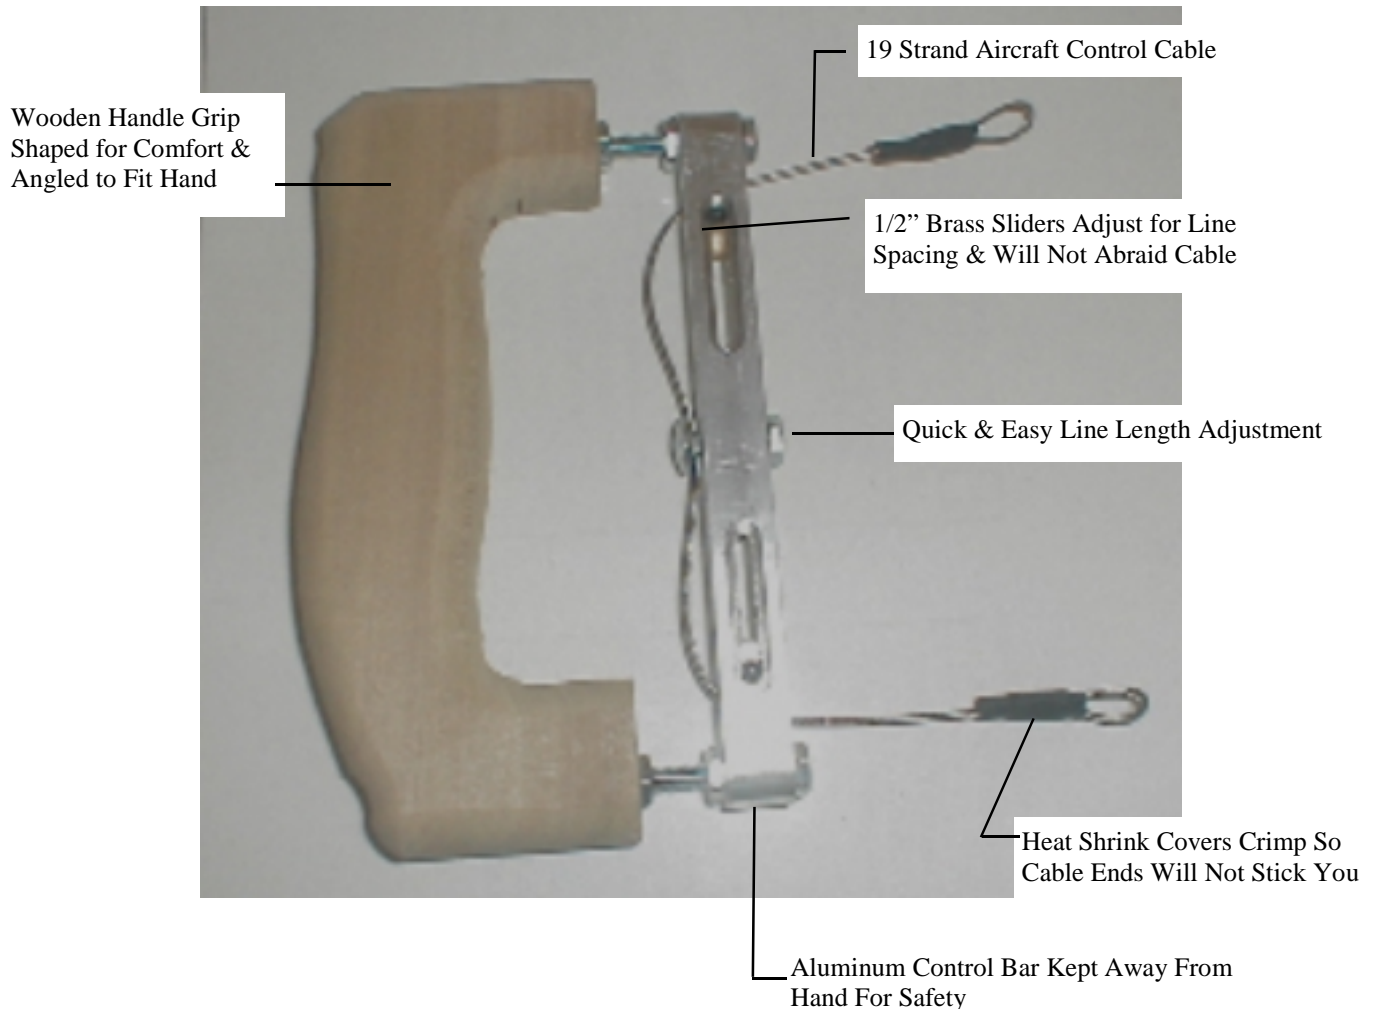

HFPRO EXPERT LEVEL HANDLE

The HFPRO handle is ergonomically designed for a comfortable fit in your hand. There is no need to tilt your wrist in order to center the lines because the handle is angled just like your hand when gripping. The HFPRO allows you to fly the heaviest model all day long without hand fatigue.

Line length adjustment is simply and quick. A quick twist of the nut to release the cable and a second twist to tighten the nut is all you need.

Individual line spacing is also quick and easy. Just move the brass wheel to where you want and tighten it down and you're done.

Comes complete with safety thong.

The HFPRO EXPERT LEVEL HANDLE only \$ 34.95 from RSM Distribution